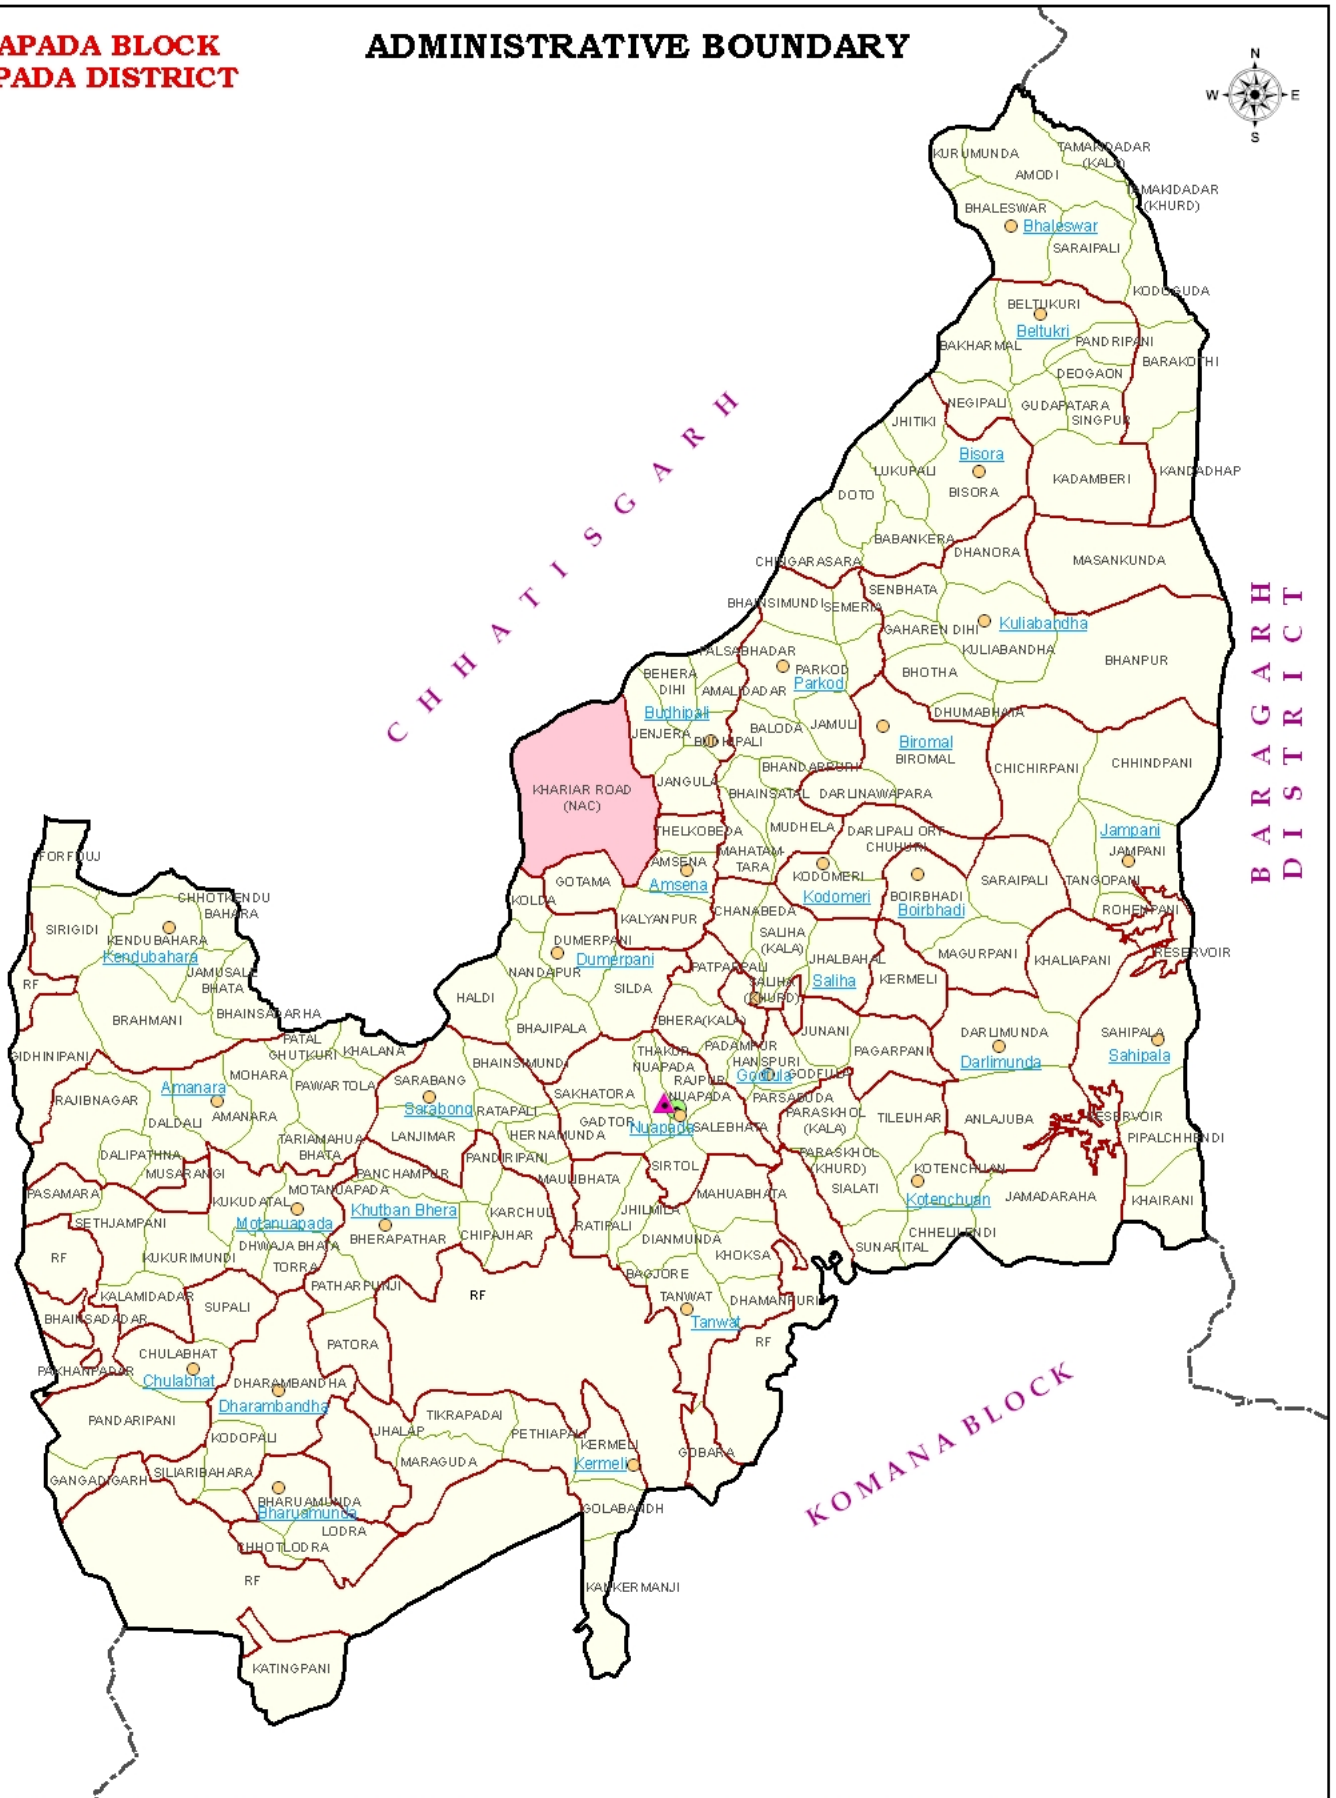

**NUAPADA BLOCK
NUAPADA DISTRICT**

ADMINISTRATIVE BOUNDARY

INDIA	ORISSA	NUAPADA	LEGEND	Scale :
			<ul style="list-style-type: none"> District Headquarter Block Headquarter GP Headquarter Village Boundary GP Boundary Block Boundary Town Sarabang GP Name Maraguda Village Name 	<p>Prepared By: GIS Division NIC, Bhubaneswar.</p>